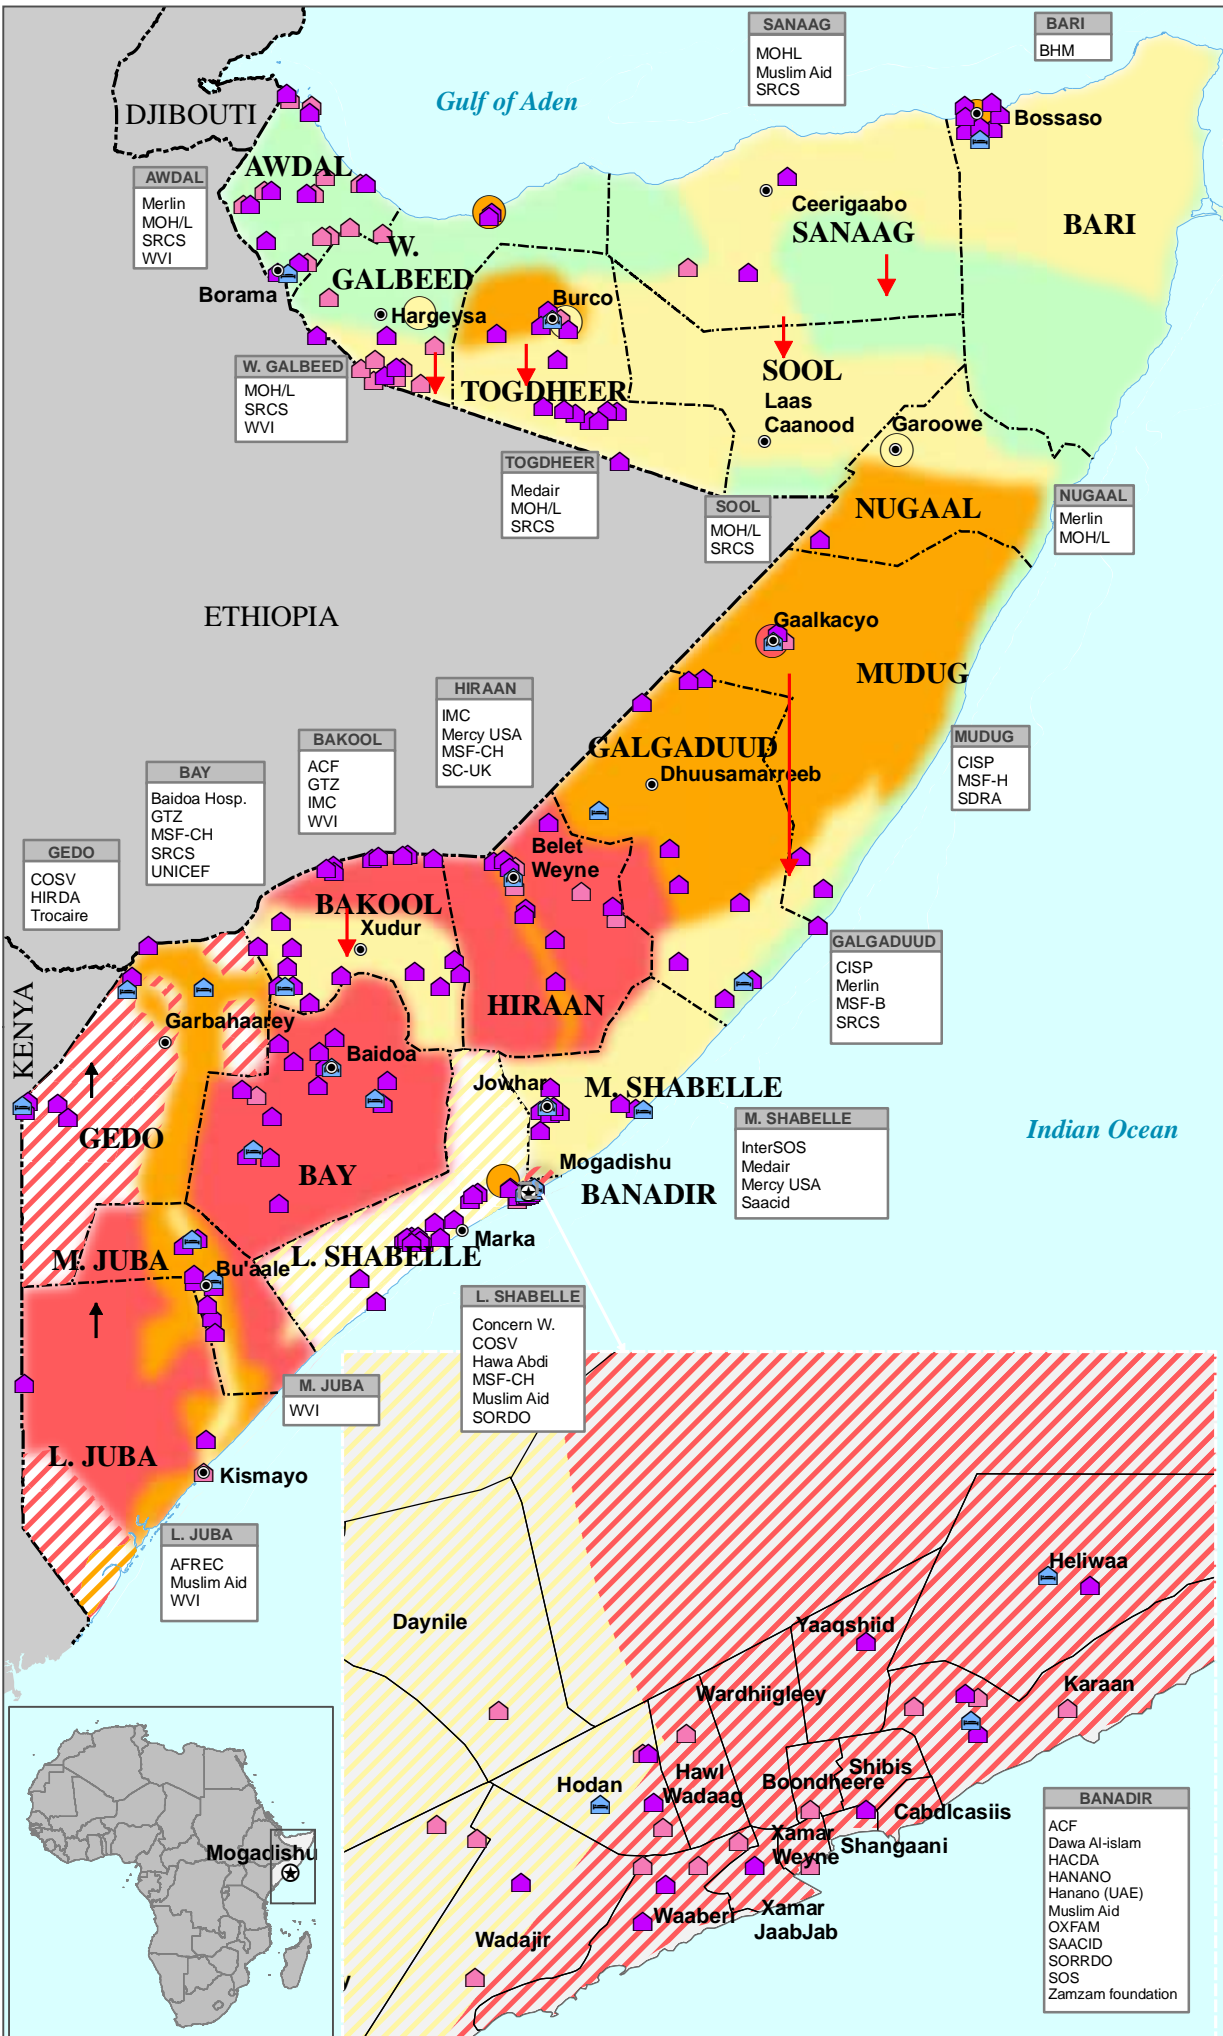

SOMALIA - NUTRITION TREATMENT INTERVENTIONS

as of 18 March 2010

UN Office for the Coordination of Humanitarian Affairs

Operational Feeding Centers Currently Running

- TFC/SC
- OTP
- SFP

Most nutrition activities are supported by UNICEF and WFP.

Nutrition Situation (Jan. - Jun. 2010)

- Acceptable
- Alert
- Serious
- Critical
- Very critical
- Insufficient data but likely to be Serious
- Insufficient data but likely to be Very critical

IDP Phase

- Serious
- Critical
- Very Critical

Projected Trend

- Potential to Improve
- Uncertain
- Potential to Deteriorate

The Nutrition Situation is analysed using a range of nutrition indicators from direct and indirect sources from July to Dec. '09: nutritional surveys, health facility data, rapid MUAC assessments, selective feeding centre data, health reports and others.

For explanations on nutrition situation definitions, see: <http://www.fsnao.org/>

- National capital
- Regional capital
- Regional boundary
- International boundary

Creation Date: 13/01/2010
Projection/Datum: Geographic/WGS 84
Web Resources: <http://ochaonline.un.org/somalia>
E-mail: peterston1@un.org
Nominal Scale at A4 paper size: 1:7,200,000

0 50 100 150 200 kms

Map data source(s):
Nutrition response: Nutrition Cluster
Nutrition situation: FSNAU and Partners
All Admin. layers: UNDP Somalia (1998)

Disclaimers:
The designations employed and the presentation of material on this map do not imply the expression of any opinion whatsoever on the part of the Secretariat of the United Nations concerning the legal status of any country, territory, city or area or of its authorities, or concerning the delimitation of its frontiers or boundaries.